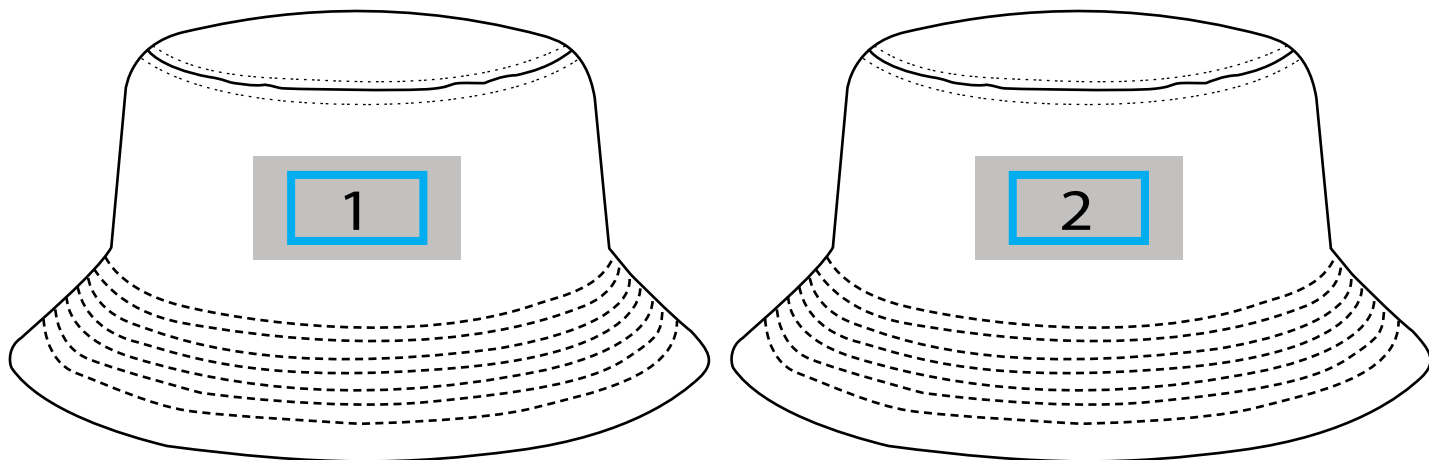

CAP26624 - Reversible Bucket Cap

Position	Number of Col	Branding Option	Branding Code	Size
1: Front	1 Col	Screen Print	B0SPA	(H) 35mm x (W) 70mm
1: Front	Full Col	DTF (Direct to Film)	BDTF22	(H) 40mm x (W) 110mm
2: Back	1 Col	Screen Print	B0SPA	(H) 35mm x (W) 70mm
2: Back	Full Col	DTF (Direct to Film)	BDTF22	(H) 40mm x (W) 110mm

 Screen Print